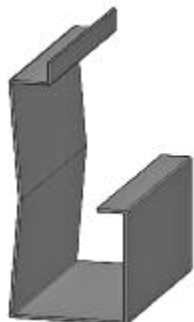

High Seam Smooth

Extruded Cap & Pan

W-Panel

Extruded Self Mating

Polycarbonate

Hefti-Rib Panel

Insulated

Packages Include:

- FASCIA • DECK PANELS • WALL PLATES • RETURN ARMS & CLEVIS

All powder coated and prepared for installation.

6" Standard Roll Form
VAI-6S-RF

8" Premium Extruded
VAI-8P

8" Premium
Extruded/12" Channel
VAI-8P-12C

STANDARD PROFILES

6" Standard
Extruded
VAI-6S-E

6" Standard
Roll Form
VAI-6S-RF

6" Standard
Roll Form
VAI-6S-RF-K

PREMIUM PROFILES

6" Premium
Extruded
VAI-6P

8" Premium
Extruded
VAI-8P

8" Premium
Extruded/4" Extension
VAI-8P-4T1

8" Premium
Extruded/4" Extension
VAI-8P-4T2

8" Premium
Extruded/12" Channel
VAI-8P-12C

8" Premium
Extruded/4" Extension
VAI-8P-4T3

8" Premium
Extruded/Top Extender
VAI-8P-4T4