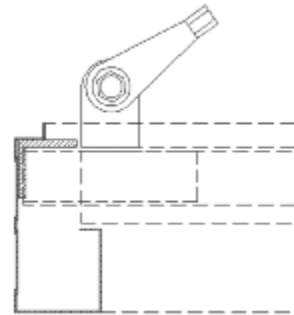

- FASCIA • DECK PANELS • WALL PLATES • RETURN ARMS & CLEVIS

All powder coated and prepared for installation.

6" Standard Roll Form
VAI-6S-RF

8" Premium Extruded
VAI-8P

8" Premium
Extruded/12" Channel
VAI-8P-12C

STANDARD PROFILES

6" Standard
Extruded
VAI-6S-E

6" Standard
Roll Form
VAI-6S-RF

6" Standard
Roll Form
VAI-6S-RF-K

PREMIUM PROFILES

6" Premium
Extruded
VAI-6P

8" Premium
Extruded
VAI-8P

8" Premium
Extruded/4" Extension
VAI-8P-4T1