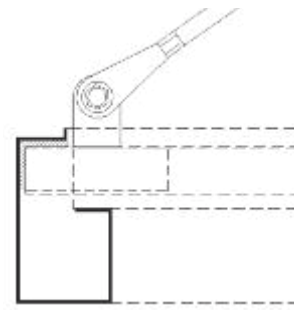

- FASCIA • DECK PANELS • WALL PLATES • RETURN ARMS & CLEVIS

All powder coated and prepared for installation.

6" Standard Roll Form
VAI-6S-RF

8" Premium Extruded
VAI-8P

8" Premium
Extruded/12" Channel
VAI-8P-12C

STANDARD PROFILES

6" Standard
Extruded
VAI-6S-E

6" Standard
Roll Form
VAI-6S-RF

6" Standard
Roll Form
VAI-6S-RF-K

PREMIUM PROFILES

6" Premium
Extruded
VAI-6P

8" Premium
Extruded
VAI-8P

8" Premium
Extruded/4" Extension
VAI-8P-4T1

8" Premium
Extruded/4" Extension
VAI-8P-4T2

8" Premium
Extruded/12" Channel
VAI-8P-12C

8" Premium
Extruded/4" Extension
VAI-8P-4T3

8" Premium
Extruded/Top Extender
VAI-8P-4T4