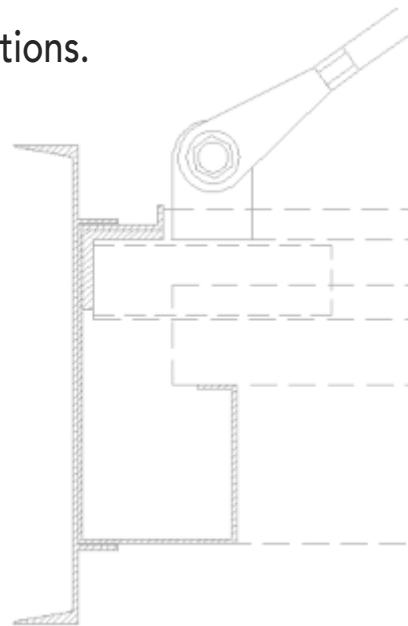

- VAI Canopy Systems is a permanent all weather canopy that can be used in any critical, high load environment.
- Use for windows, store fronts and entries.
- Flexible hanger rod spacing up to 8'.
- Custom hanger rod and fascia options.
- Ideal for all business entrances.
- Various styles and shapes.
- Internal drainage.

*"It's not just an awning,
it's your image."*