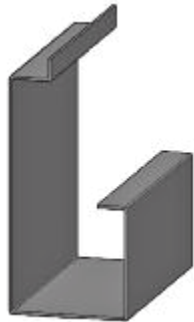

High Seam Smooth

Extruded Cap & Pan

W-Panel

Extruded Self Mating

Polycarbonate

Hefti-Rib Panel

Insulated

Packages Include:

- FASCIA • DECK PANELS • WALL PLATES • RETURN ARMS & CLEVIS

All powder coated and prepared for installation.

6" Standard Roll Form
VAI-6S-RF

8" Premium Extruded
VAI-8P

8" Premium
Extruded/12" Channel
VAI-8P-12C

STANDARD PROFILES

6" Standard
Extruded
VAI-6S-E

6" Standard
Roll Form
VAI-6S-RF

6" Standard
Roll Form
VAI-6S-RF-K

PREMIUM PROFILES

6" Premium
Extruded
VAI-6P

8" Premium
Extruded
VAI-8P

8" Premium
Extruded/4" Extension
VAI-8P-4T1

8" Premium
Extruded/4" Extension
VAI-8P-4T2

8" Premium
Extruded/12" Channel
VAI-8P-12C

8" Premium
Extruded/4" Extension
VAI-8P-4T3

8" Premium
Extruded/Top Extender
VAI-8P-4T4