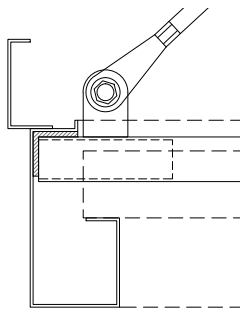

- FASCIA • DECK PANELS • WALL PLATES • RETURN ARMS & CLEVIS

All powder coated and prepared for installation.

6" Standard Roll Form
VAI-6S-RF

8" Premium Extruded
VAI-8P

8" Premium
Extruded/12" Channel
VAI-8P-12C

STANDARD PROFILES

6" Standard
Extruded
VAI-6S-E

6" Standard
Roll Form
VAI-6S-RF

6" Standard
Roll Form
VAI-6S-RF-K

PREMIUM PROFILES

6" Premium
Extruded
VAI-6P

8" Premium
Extruded
VAI-8P

8" Premium
Extruded/4" Extension
VAI-8P-4T1

8" Premium
Extruded/4" Extension
VAI-8P-4T2

8" Premium
Extruded/12" Channel
VAI-8P-12C

8" Premium
Extruded/4" Extension
VAI-8P-4T3

8" Premium
Extruded/Top Extender
VAI-8P-4T4