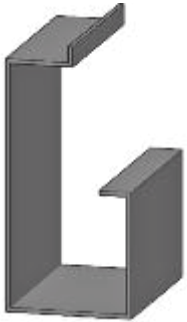

- FASCIA • DECK PANELS • WALL PLATES • RETURN ARMS & CLEVIS

All powder coated and prepared for installation.

6" Standard Roll Form
VAI-6S-RF

8" Premium Extruded
VAI-8P

8" Premium
Extruded/12" Channel
VAI-8P-12C

STANDARD PROFILES

6" Standard
Extruded
VAI-6S-E

6" Standard
Roll Form
VAI-6S-RF

6" Standard
Roll Form
VAI-6S-RF-K

PREMIUM PROFILES

6" Premium
Extruded
VAI-6P

8" Premium
Extruded
VAI-8P

8" Premium
Extruded/4" Extension
VAI-8P-4T1

8" Premium
Extruded/4" Extension
VAI-8P-4T2

8" Premium
Extruded/12" Channel
VAI-8P-12C

8" Premium
Extruded/4" Extension
VAI-8P-4T3

8" Premium
Extruded/Top Extender
VAI-8P-4T4