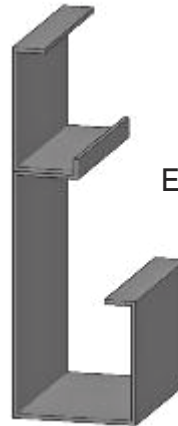

- FASCIA • DECK PANELS • WALL PLATES • RETURN ARMS & CLEVIS

All powder coated and prepared for installation.

6" Standard Roll Form
VAI-6S-RF

8" Premium Extruded
VAI-8P

8" Premium
Extruded/12" Channel
VAI-8P-12C

STANDARD PROFILES

6" Standard
Extruded
VAI-6S-E

6" Standard
Roll Form
VAI-6S-RF

6" Standard
Roll Form
VAI-6S-RF-K

PREMIUM PROFILES

6" Premium
Extruded
VAI-6P

8" Premium
Extruded
VAI-8P

8" Premium
Extruded/4" Extension
VAI-8P-4T1

8" Premium
Extruded/4" Extension
VAI-8P-4T2

8" Premium
Extruded/12" Channel
VAI-8P-12C

8" Premium
Extruded/4" Extension
VAI-8P-4T3

8" Premium
Extruded/Top Extender
VAI-8P-4T4