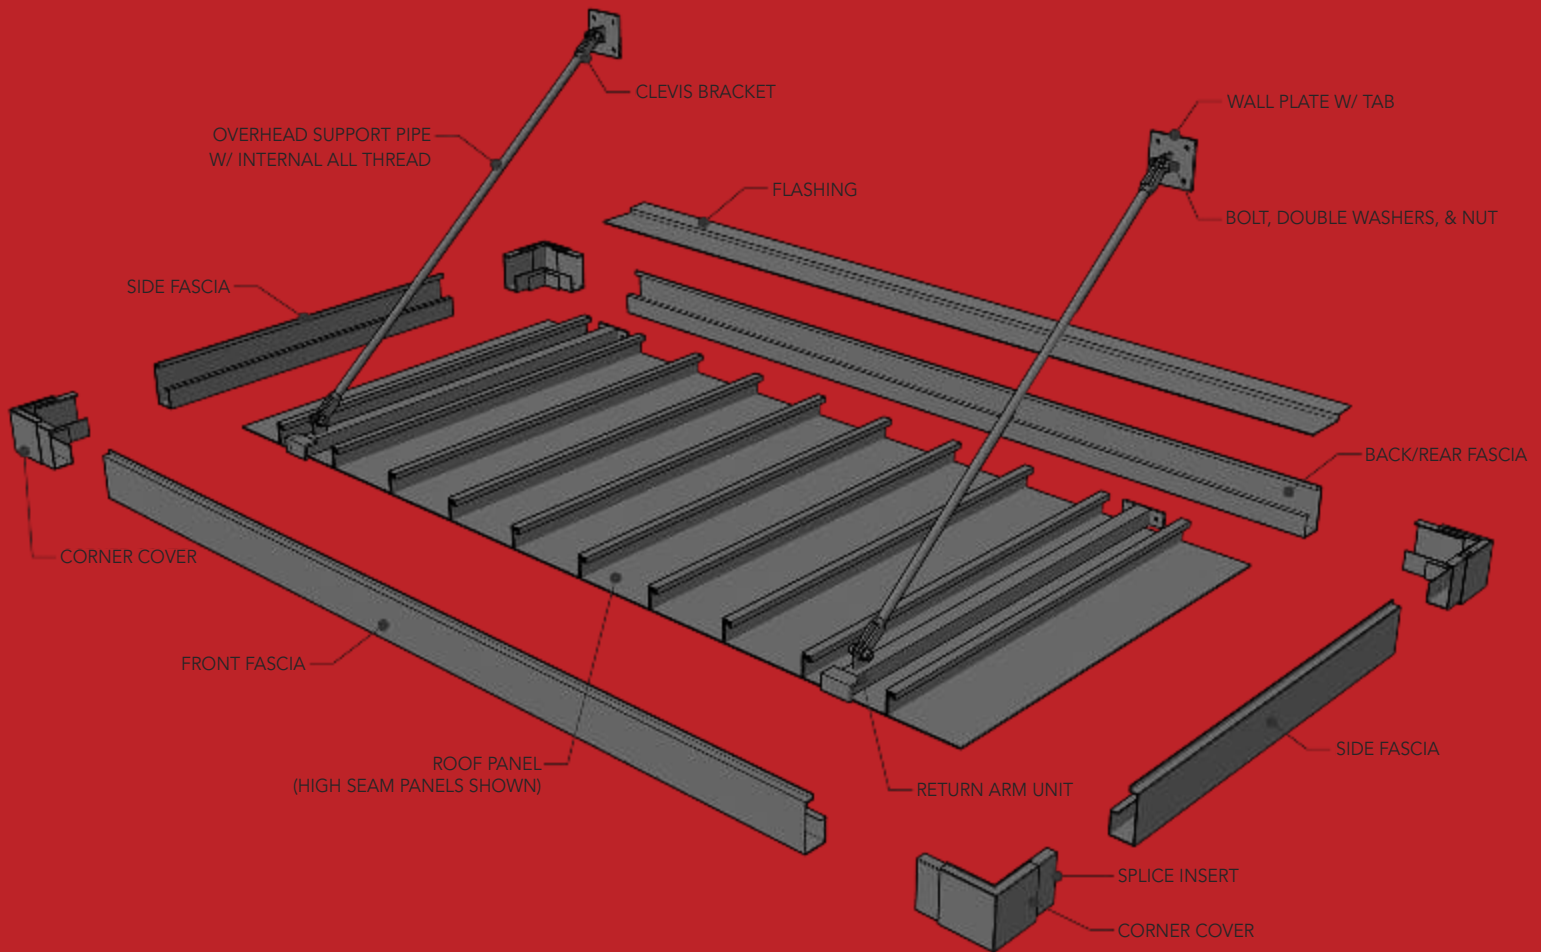

VICTORY AWNING

PRE-ENGINEERED OVERHEAD SUPPORTED CANOPIES

Powder Coated Aluminum and Steel Construction

8" Premium
Extruded/4" Extension
VAI-8P-4T1

8" Premium Extruded
VAI-8P

- VAI Canopy Systems is a permanent all weather canopy that can be used in any critical, high load environment.
- Use for windows, store fronts and entries.
- Flexible hanger rod spacing up to 8'.
- Custom hanger rod and fascia options.
- Ideal for all business entrances.
- Various styles and shapes.
- Internal drainage.

*"It's not just an awning,
it's your image."*

www.victoryawning.net

**6" Standard Extruded
VAI-6S-E**

**8" Premium
Extruded/4" Extension
VAI-8P-4T2**

**8" Premium Extruded
VAI-8P**

THE VAI CANOPY SYSTEM

is a pre-engineered, pre-fabricated metal awning line manufactured in Fort Worth Texas. This product line is distributed across the United States in kit form or can be professionally installed by local contractors.

**8" Premium
Extruded/4" Extension
VAI-8P-4T1**

DECORATIVE AND STRUCTURAL WALL PLATES

Circle

Star

Star Circle

Diamond

Square

Custom

High Seam Smooth

Extruded Cap & Pan

W-Panel

Extruded Self Mating

Polycarbonate

Hefti-Rib Panel

Insulated

Packages Include: