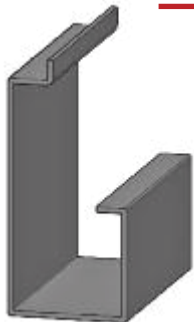

High Seam Smooth

Extruded Cap & Pan

W-Panel

Extruded Self Mating

Polycarbonate

Hefti-Rib Panel

Insulated

Packages Include:

- FASCIA • DECK PANELS • WALL PLATES • RETURN ARMS & CLEVIS

All powder coated and prepared for installation.

6" Standard Roll Form
VAI-6S-RF

8" Premium Extruded
VAI-8P

8" Premium
Extruded/12" Channel
VAI-8P-12C

STANDARD PROFILES

6" Standard
Extruded
VAI-6S-E

6" Standard
Roll Form
VAI-6S-RF

6" Standard
Roll Form
VAI-6S-RF-K

PREMIUM PROFILES

6" Premium
Extruded
VAI-6P

8" Premium
Extruded
VAI-8P

8" Premium
Extruded/4" Extension
VAI-8P-4T1

8" Premium
Extruded/4" Extension
VAI-8P-4T2

8" Premium
Extruded/12" Channel
VAI-8P-12C

8" Premium
Extruded/4" Extension
VAI-8P-4T3

8" Premium
Extruded/Top Extender
VAI-8P-4T4