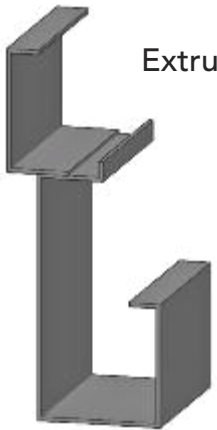

- FASCIA • DECK PANELS • WALL PLATES • RETURN ARMS & CLEVIS

All powder coated and prepared for installation.

6" Standard Roll Form
VAI-6S-RF

8" Premium Extruded
VAI-8P

8" Premium
Extruded/12" Channel
VAI-8P-12C

STANDARD PROFILES

6" Standard
Extruded
VAI-6S-E

6" Standard
Roll Form
VAI-6S-RF

6" Standard
Roll Form
VAI-6S-RF-K

PREMIUM PROFILES

6" Premium
Extruded
VAI-6P

8" Premium
Extruded
VAI-8P

8" Premium
Extruded/4" Extension
VAI-8P-4T1

8" Premium
Extruded/4" Extension
VAI-8P-4T2

8" Premium
Extruded/12" Channel
VAI-8P-12C

8" Premium
Extruded/4" Extension
VAI-8P-4T3

8" Premium
Extruded/Top Extender
VAI-8P-4T4