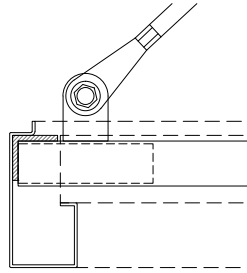

- FASCIA • DECK PANELS • WALL PLATES • RETURN ARMS & CLEVIS

All powder coated and prepared for installation.

6" Standard Roll Form
VAI-6S-RF

8" Premium Extruded
VAI-8P

8" Premium
Extruded/12" Channel
VAI-8P-12C

STANDARD PROFILES

6" Standard
Extruded
VAI-6S-E

6" Standard
Roll Form
VAI-6S-RF

6" Standard
Roll Form
VAI-6S-RF-K

PREMIUM PROFILES

6" Premium
Extruded
VAI-6P

8" Premium
Extruded
VAI-8P

8" Premium
Extruded/4" Extension
VAI-8P-4T1

8" Premium
Extruded/4" Extension
VAI-8P-4T2

8" Premium
Extruded/12" Channel
VAI-8P-12C

8" Premium
Extruded/4" Extension
VAI-8P-4T3

8" Premium
Extruded/Top Extender
VAI-8P-4T4